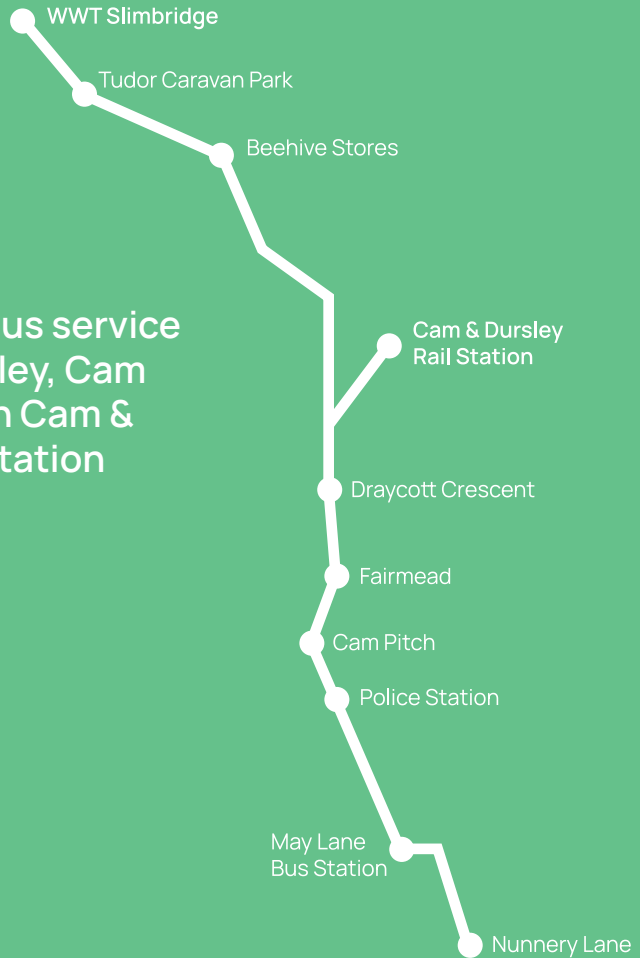

Slimbridge Shuttle

A weekend minibus service connecting Dursley, Cam & Slimbridge with Cam & Dursley railway station