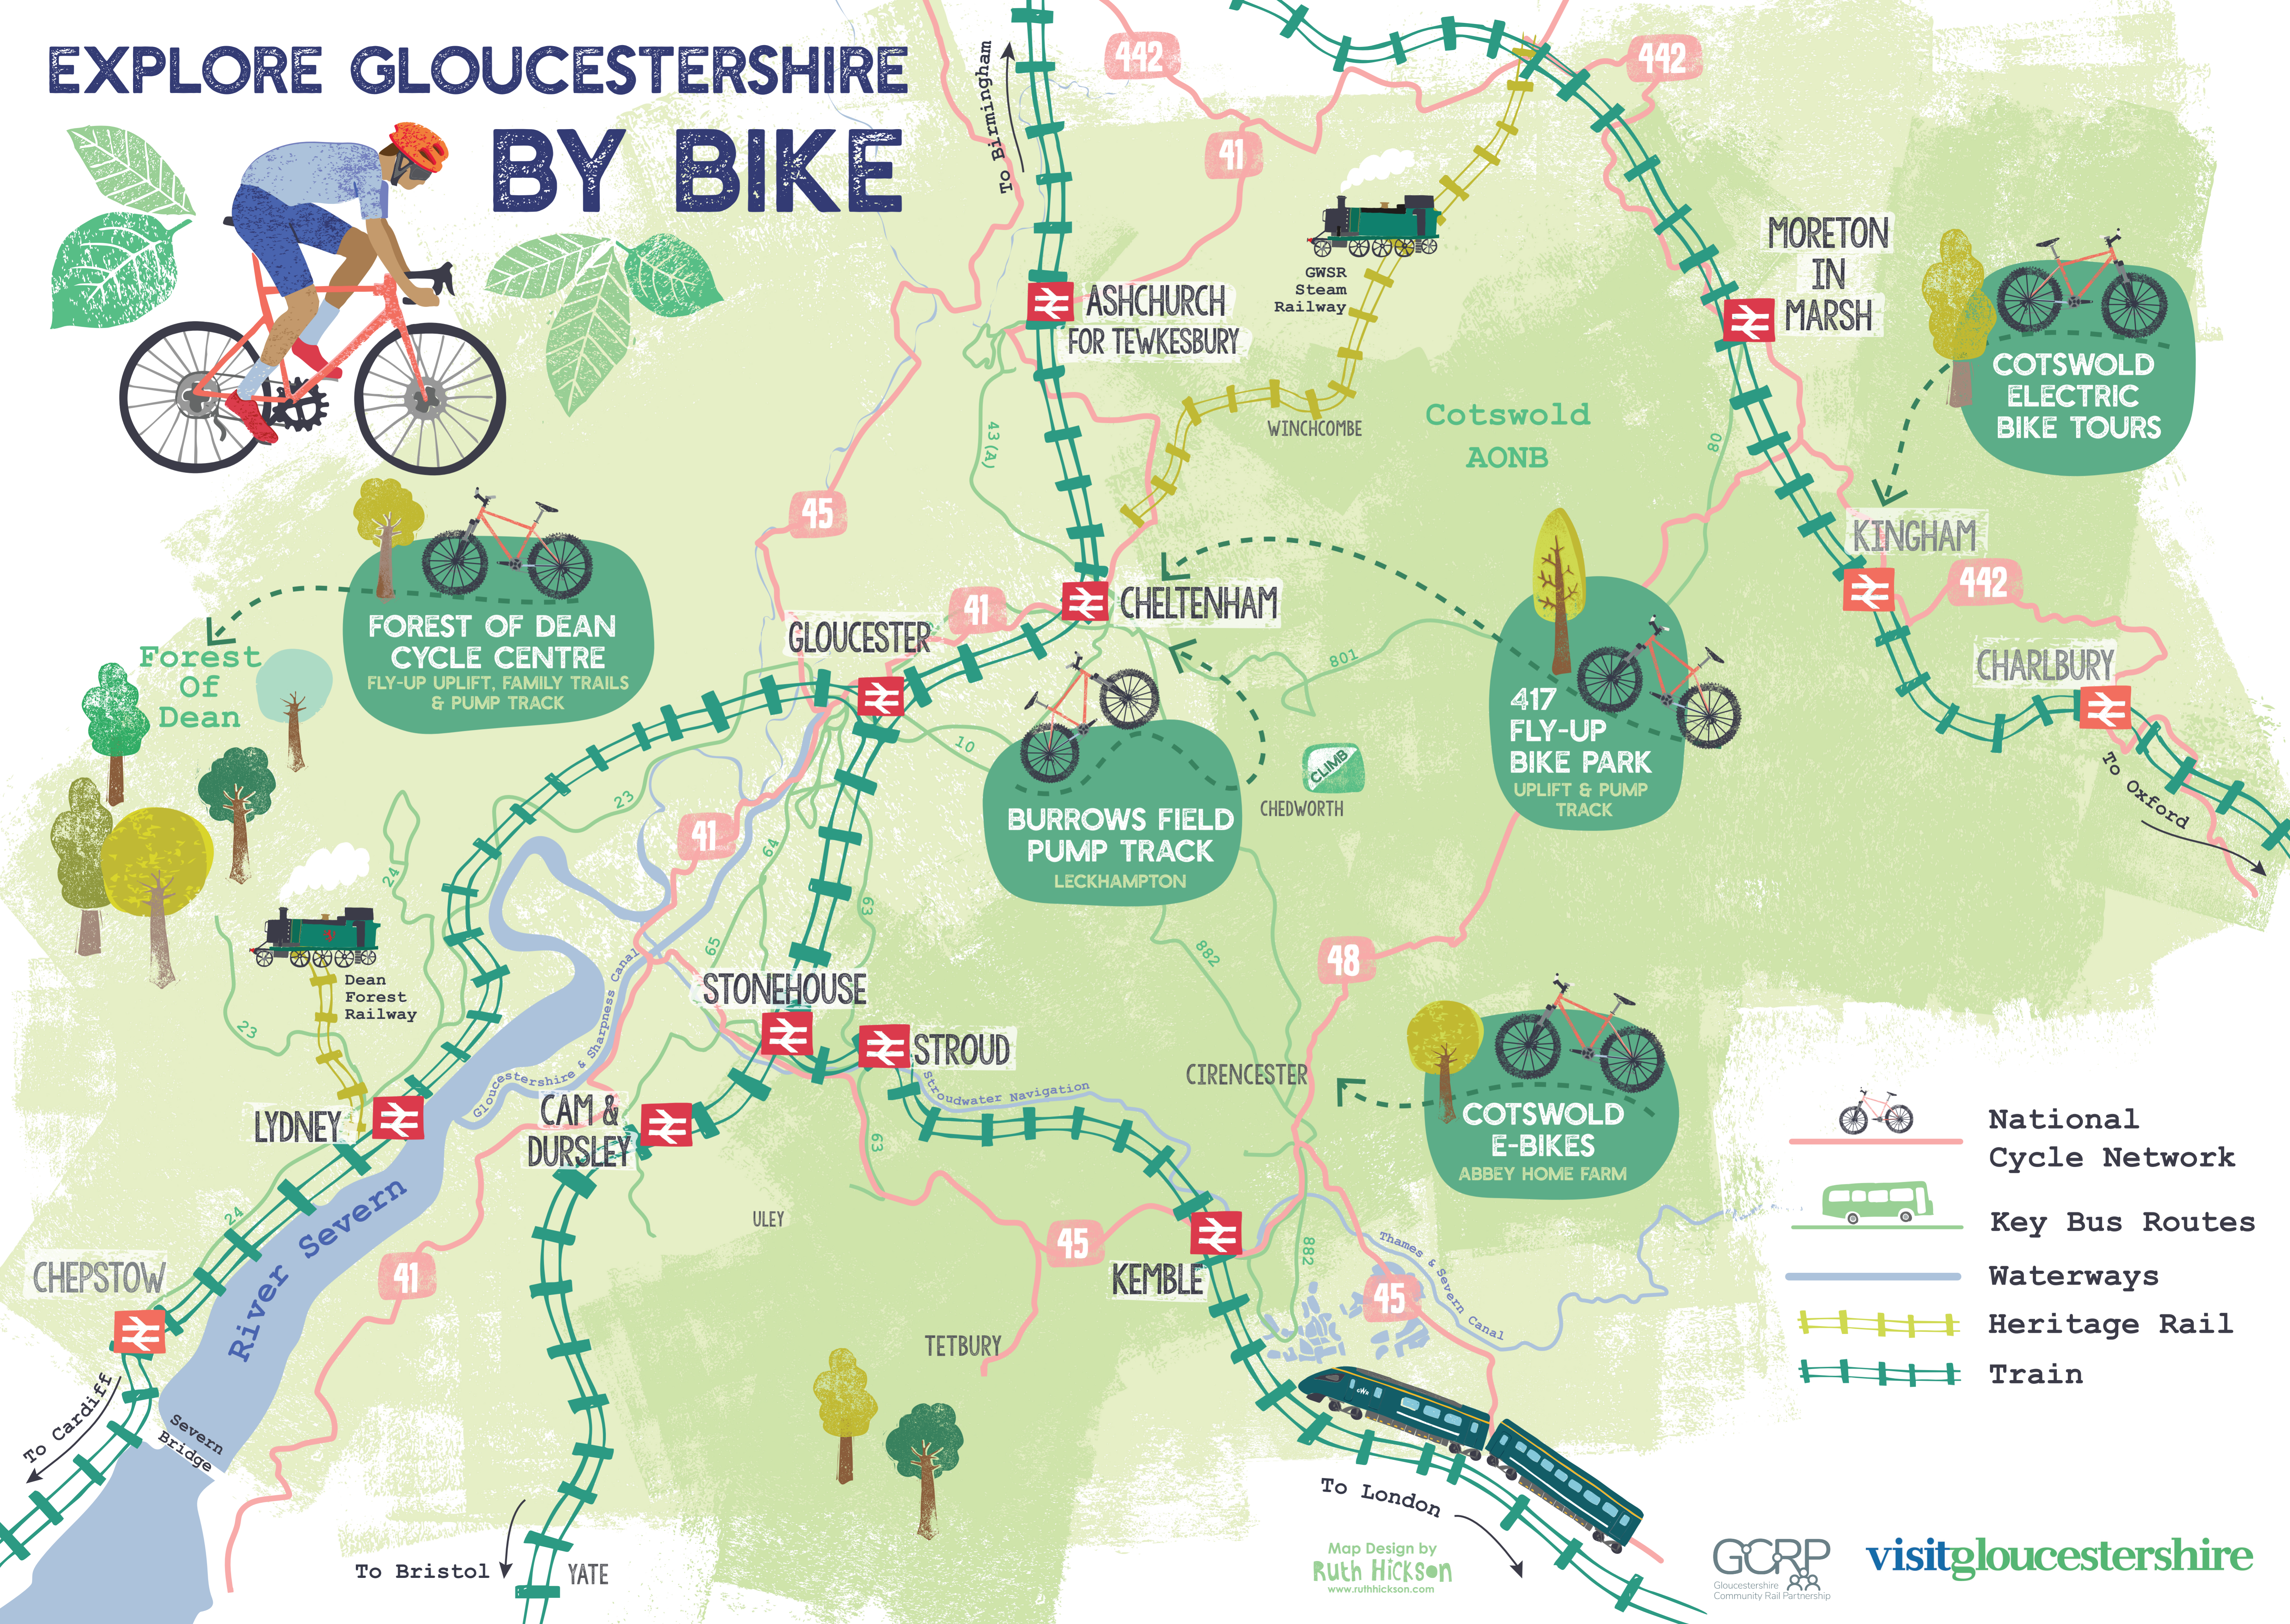

EXPLORE GLOUCESTERSHIRE BY BIKE

CHEPSTOW

To Cardiff

To Bristol

To London

To Birmingham

To Oxford

River Severn

Gloucestershire & Sharpness Canal

Stourwater Navigation

Thames & Severn Canal

FOREST OF DEAN CYCLE CENTRE
FLY-UP UPLIFT, FAMILY TRAILS & PUMP TRACK

BURROWS FIELD PUMP TRACK
LECKHAMPTON

417 FLY-UP BIKE PARK
UPLIFT & PUMP TRACK

STONEHOUSE

STROUD

CIRENCESTER

KEMBLE

TETBURY

CAM & DURSLEY

ULEY

GWSR Steam Railway

Dean Forest Railway

WINCHCOMBE

CHEDWORTH

Cotswold AONB

-  National Cycle Network
-  Key Bus Routes
-  Waterways
-  Heritage Rail
-  Train

Map Design by
Ruth Hickson
www.ruthhickson.com

GCRP
Gloucestershire
Community Rail Partnership